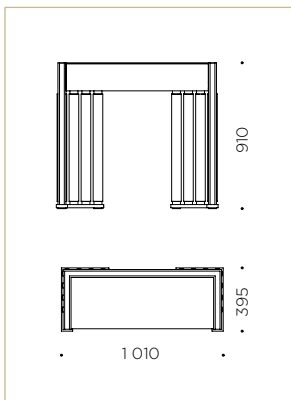

FINISHES

Available finishes upon request

AS SHOWN

Metal: Polished brass

Wood: Veneer eucalyptus grey polished 40%,
veneer sycamore dark grey polished 40%,
veneer pearl paint 40%

Leather: Custom leather in the drawer

SIZES

910 x 1010 x 395 mm

LEAD TIME

12 – 14 weeks