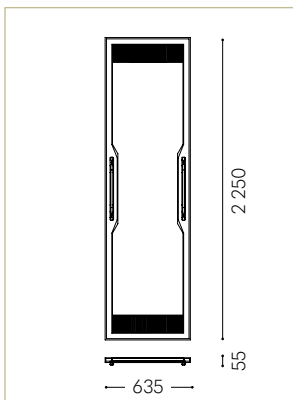

SEGIN MIRROR

The elegant SEGIN mirror blends in effortlessly thanks to its simple lines and rectangular shape, while its impressive scale makes it an immersive experience and serves to expand the sense of space.

FINISHES

Available finishes upon request

AS SHOWN

Metal: Polished brass

Wood: Veneer ebony grey, polished 20%

Mirror: clear

SIZES

H 2 250 x W 635 x D 55 mm

LEAD TIME

16 – 18 weeks

PRICE EXCL. VAT