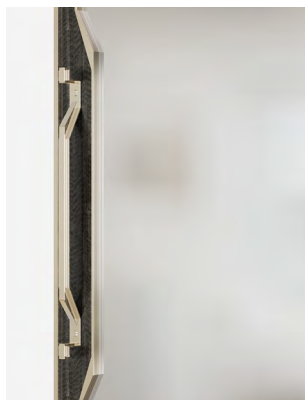

SEGIN MIRROR

The elegant SEGIN mirror blends in effortlessly thanks to its simple lines and rectangular shape, while its impressive scale makes it an immersive experience and serves to expand the sense of space.

FINISHES

Available finishes upon request

AS SHOWN

Metal: Polished brass

Wood: Veneer ebony grey, polished 20%

Mirror: clear

SIZES

H 2 250 x W 635 x D 55 mm