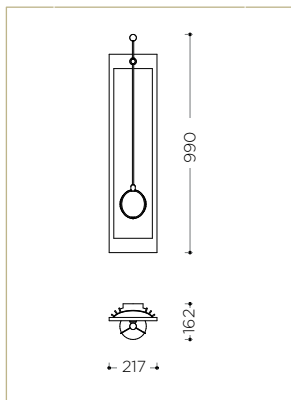

VEGA

The **VEGA** wall light features a glass sphere that softly casts light across an ornamental, embossed interior. The effect is of rays of light refracted through cut stones to fill the room with a warming, natural glow.

FINISHES

Available finishes upon request

SIZES

990 x 217 x 162 mm

LEAD TIME

16 – 18 weeks

PRICE EXCL. VAT