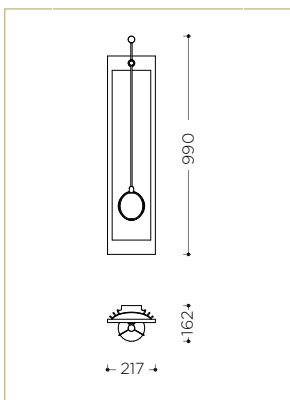

## VEGA

The **VEGA** wall light features a glass sphere that softly casts light across an ornamental, embossed interior. The effect is of rays of light refracted through cut stones to fill the room with a warming, natural glow.

## SIZES

990 x 217 x 162 mm