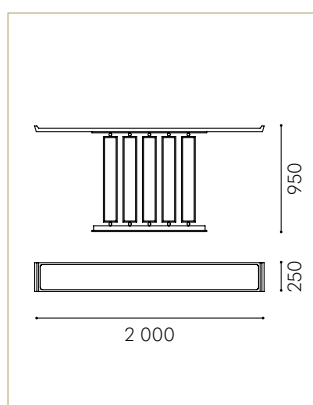

FINISHES

Available finishes upon request

AS SHOWN

Metal: Satin nickel

Wood: Veneer walnut dark, polished 40%

SIZES

H 950 x W 2000 x D 250 mm

LEAD TIME