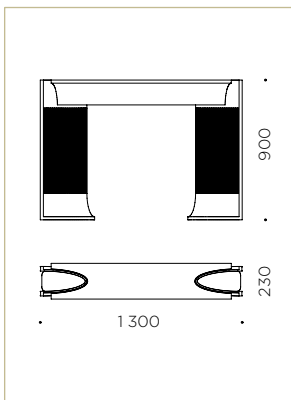

FINISHES

Wooden top, wooden legs with metal spray coating, limited edition with bronze legs upon request.

AS SHOWN

Metal: Bronze
Wood: Customized finish

SIZES

H 900 x W 1 300 x D 230 mm

LEAD TIME

16 – 18 weeks