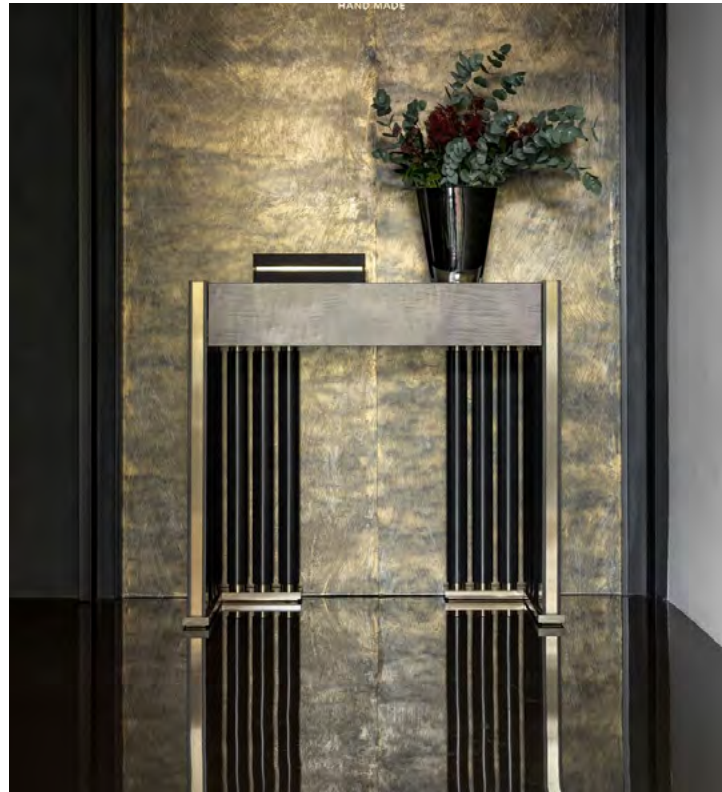

LONDON

ERICA NIGHT SONG

ERICA, the Latin word for heather, takes its inspiration from the iconic purple hills of Scotland.

Combining the wild power and natural charm of this plant, Erica complements any modern space by bringing a touch of Scotland's idyllic landscape to it.

COMPOSITION:

Painted Paper

SIZES

Width: 27" / 68.58 cm

Max panel length: Customizable up to 7 yards / 6.4 m

LEAD TIME

6-8 weeks for international orders

Minimum order: 15 yards