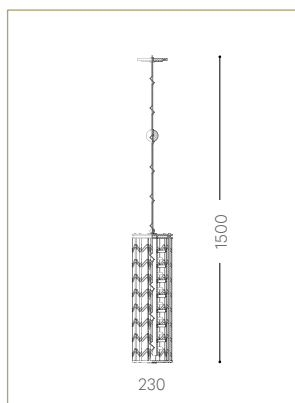

LONDON

ALTAIR 1

The chandelier presents an art piece where every detail is carefully thought out and beautifully implemented. The bearing structure is elegant and geometrical. All functional elements are hidden in metal bars and balls, that play the role of main decorative features.

FINISHES

Metal: bronze, nickel
Glass: glass optiwhite

SIZES

1 500 x 230 x 230 mm

LEAD TIME

16 – 18 weeks

PRICE EXCL. VAT