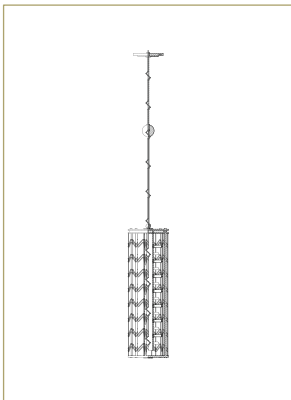

## ALTAIR 1

The chandelier presents an art piece where every detail is carefully thought out and beautifully implemented. The bearing structure is elegant and geometrical. All functional elements are hidden in metal bars and balls, that play the role of main decorative features.

## FINISHES

Metal: bronze, nickel  
Glass: glass optiwhite

## SIZES

1 500 x 230 x 230 mm