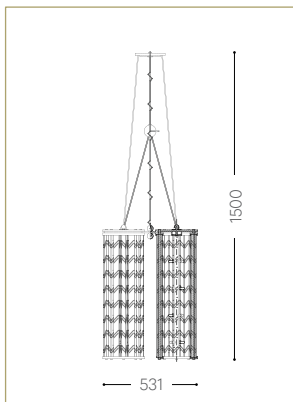

ALTAIR 4

The chandelier presents an art piece where every detail is carefully thought out and beautifully implemented. The bearing structure is elegant and geometrical. All functional elements are hidden in metal bars and balls, that play the role of main decorative features.

FINISHES

Metal: bronze, nickel
Glass: glass optiwhite

SIZES

1 500 x 531 x 531 mm

LEAD TIME

16 – 18 weeks

PRICE EXCL. VAT