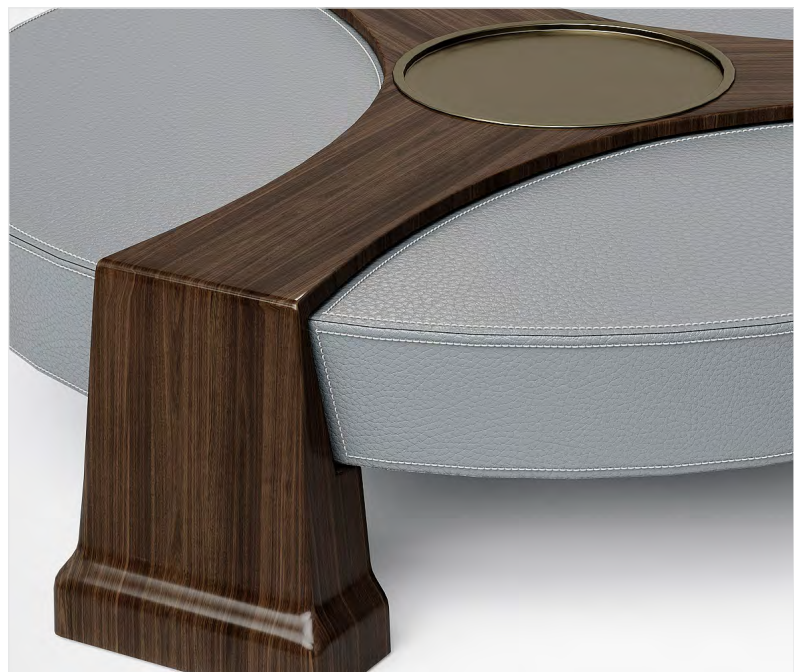

## ORION

The table Orion is an eye-catching embodiment of versatility. The exquisite sculptural table-legs enlivens the soft leather tabletop showing the way to balance contrasting materials.

## FINISHES

Leather  
American walnut  
Bronze

## SIZES

OD 1180 x H 430 mm  
Diameter of disc is 1100 mm