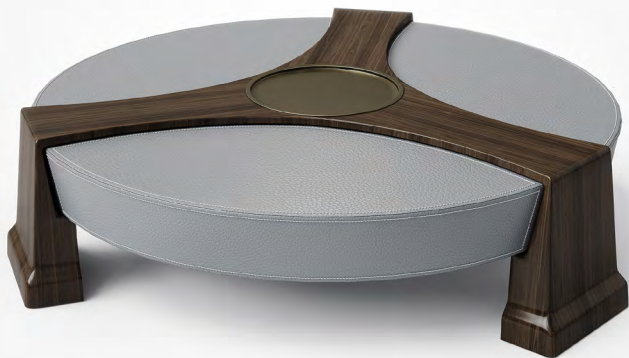

## ORION

The table Orion is an eye-catching embodiment of versatility. The exquisite sculptural table-legs enlivens the soft leather tabletop showing the way to balance contrasting materials.

## FINISHES

Leather  
American walnut  
Bronze

## SIZES

OD 1180 x H 430 mm  
Diameter of disc is 1100 mm