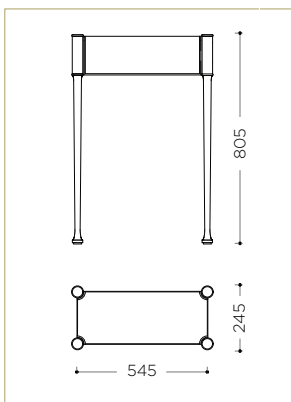

LYRA

The light and miniature console will perfectly suit entrances and halls. The rare combination of bronze and pearl sycamore makes it an exquisite complement to modern interiors.

FINISHES

Bronze, sycamore

SIZES

805 x 245 x 545 mm

LEAD TIME

12 – 14 weeks

PRICE EXCL. VAT