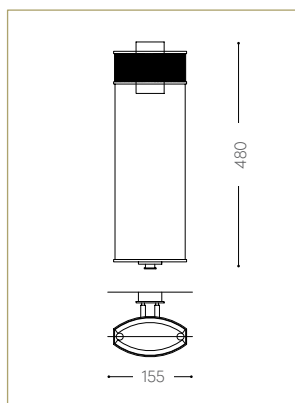

FELIS

Bohemian & Eclectic wall sconce FELIS is a rare combination of bronzed brass and ruffled glass. The light is soft and delicate.