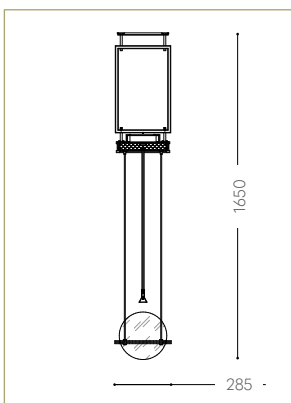

AVIOR I

The chandelier is a perfect piece to capture the attention in any interior. The bearing structure is elegant and architectural. The design combines mix of two geometric forms with two dissimilar materials to arouse a contrast. The internal light source is directed at reflective sphere which fill the room with a delicate light.

FINISHES

Solid glass sphere

AS SHOWN

Metal: Nickel, decorative metal

Glass: Optical sphere

SIZES

1 650 x 285 x 285 mm

LEAD TIME