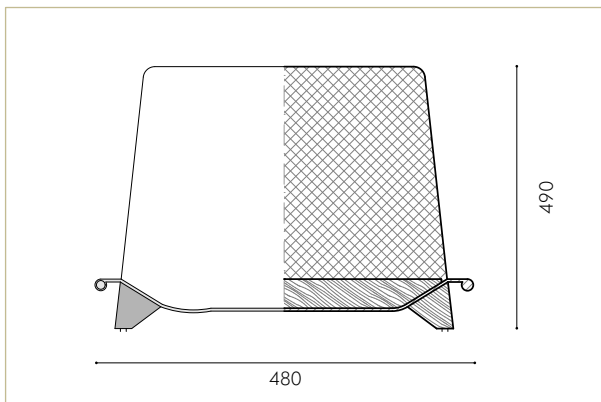

APOLLO

This ergonomic pouf was designed for use in hallways, where there is always a deficit of space. The elegant and compact pouf in the shape of an equilateral trapezium easily slides under the console, saving space. This weightless and laconic pouf is ideal for any modern interior.

FINISHES

Solid brass base rail in antique bronze with show wood wedge block feet

COM - 1.5 metres

*Custom finishes available upon request.

SIZES

H 490 mm x W 480 mm x D 340 mm

LEAD TIME

16 – 18 weeks