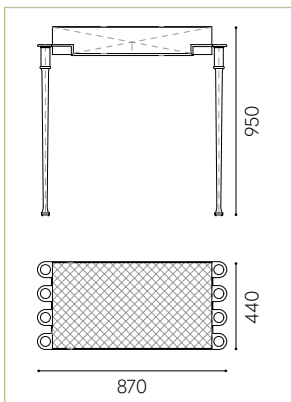

CLAVIS CONSOLE

The compact console table with a drawer, inspired by the Art Deco style, attracts attention with its unusual metal legs which not only add stability but also serve as a decorative element. Metal legs in combination with the original finish of the table top makes this piece very modern and versatile.

FINISHES

On 8 feet in bronze/nikel plated metal
Top: Wood box veneered in ALPI veneer

* Custom finishes available upon request.

SIZES

H 950 mm x W 870 mm x D 440 mm

LEAD TIME

16 – 18 weeks

PRICE EXCL. VAT