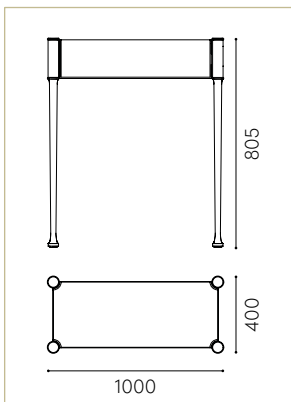

LYRA GRAND CONSOLE

The light elegant console will perfectly suit entrances and halls. The rare combination of bronze and pearl sycamore makes it an exquisite complement to modern interiors.