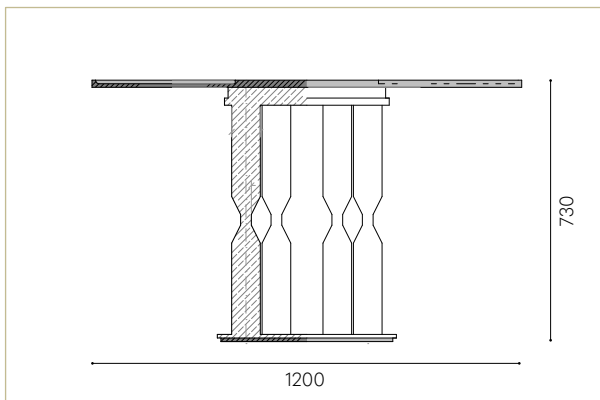

HORAS

FINISHES

Brass, marble

SIZES

H 730 x W 1200 x D 1200 mm

LEAD TIME

16 – 18 weeks

PRICE EXCL. VAT