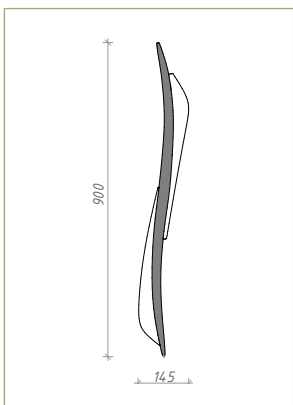

AVENA WALL LIGHT

The gently curved and softly elongated shape of the **AVENA WALL LIGHT**, reminiscent of the grass leaves holding translucent drops of morning dew, makes it a beautiful statement piece for a dining space.

FINISHES

Metal: Light bronze patinated brass + satin vanirsh (n°500)

Glass: Frosted glass

SIZES

900 x 145 x 120 mm

Weight: 6 kg

LEAD TIME

16 – 18 weeks