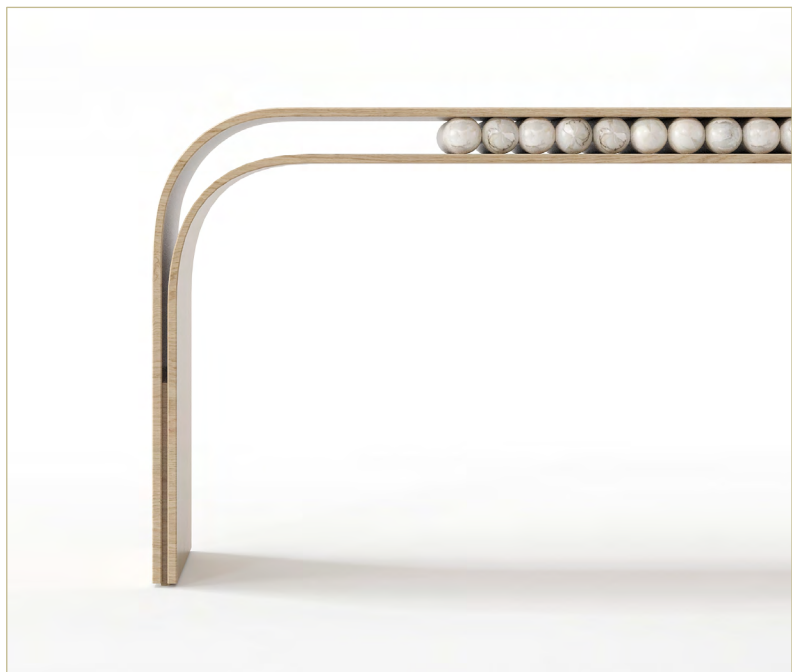

## ADAGIO

The ADAGIO console table is a work of art perfect for those seeking sophistication and elegance. This timeless piece, crafted from the finest wood and marble, can be the centrepiece of any living space. The console table offers both form and function, elevating the room with its delicate curves and unique character. From modern houses to traditional ones, it radiates charm in any environment.

## AS SHOWN

Wood, marble

## SIZES

775 x 1 630 x 385 mm