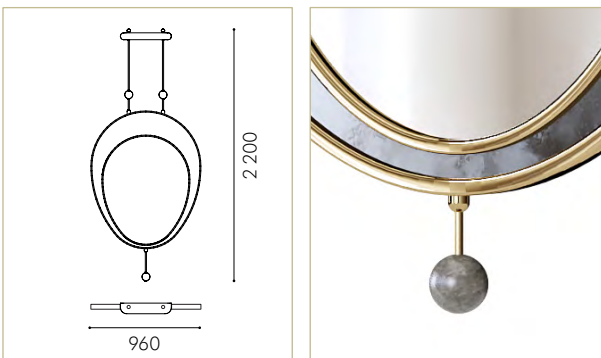

## CAMEO

This mirror resembles an ancient piece of CAMEO Jewellery which may be an elegant decoration on the wall. This modern piece of decoration echoes the history of the back centuries. A well-positioned mirror is the answer if you wish to add a romantic touch to your interior.

## AS SHOWN

Marble, brass, mirror optiwhite

## SIZES

H 2 200 x W 960 x D 95 mm