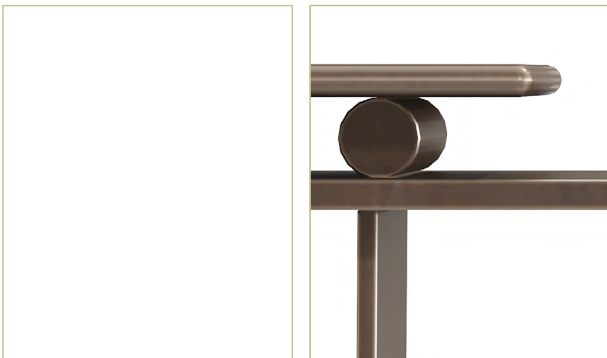

LONDON

TORRENT

The TORRENT console will perfectly suit spacious entrance halls and living rooms. Light and elegant, it will subtly fit into any modern interior, complementing the design and placing the necessary accents. The combination of modern design and metal finishes makes it very versatile. It can serve as a drinks stand, a place for table lamps and vases, and much more.

FINISHES

Available finishes upon request

AS SHOWN

Metal

SIZES

895 x 1 330 x 380 mm

LEAD TIME

16 – 18 weeks