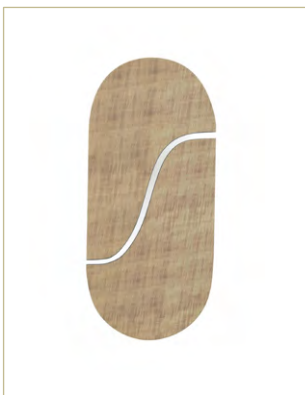

## COFFEE BEAN

Inspired by the organic shape of a coffee bean, this table goes beyond the conventional, offering a versatile solution for spacious lounge areas. Its unique feature allows it to be utilised as a singular, striking centrepiece or separated into two individual tables. Its curved shape complements curved sofas beautifully, enhancing the flow and harmony within your space. Created in collaboration with Philippe Hurel.

## SIZES

1 800 x 800 x 410 mm